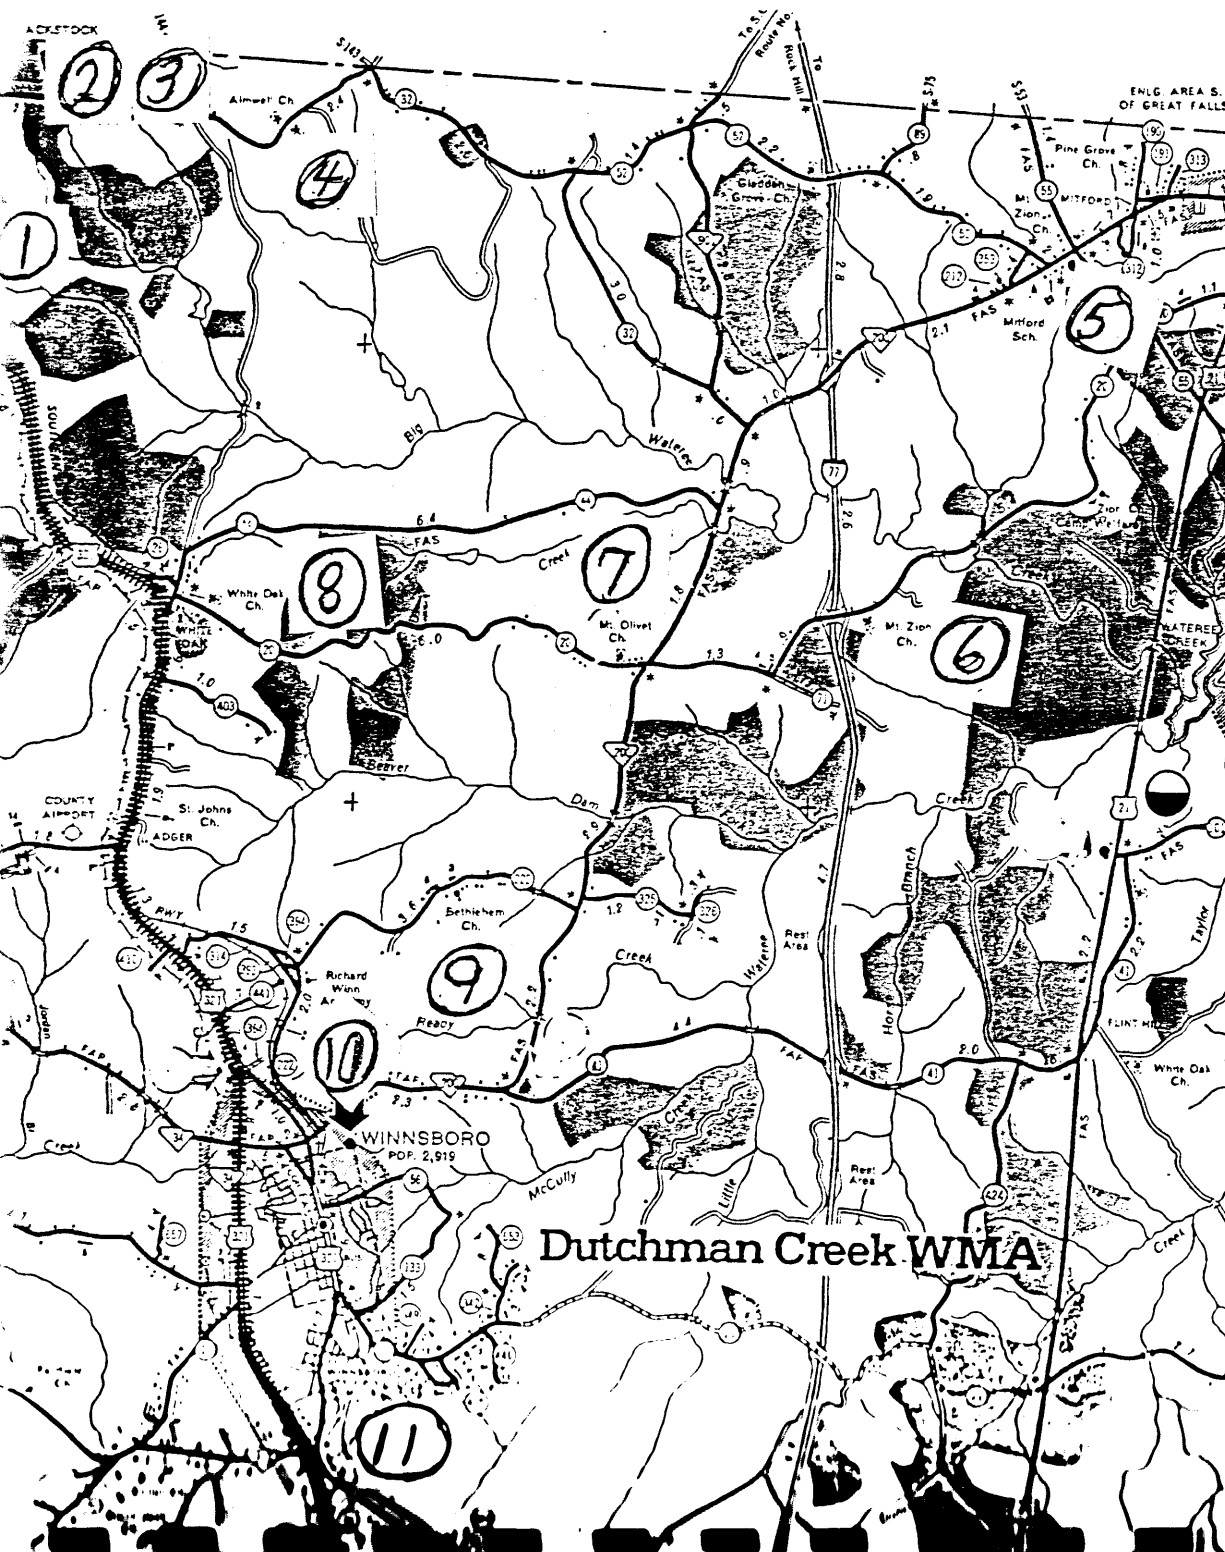

1. 1 CONCORD PRESBYTERIAN
2. 2 BLACKSTOCK PRESBYTERIAN
3. 3 BLACKSTOCK BAPTIST
4. 4 AIMWELL PRESBYTERIAN
5. 5 BETHESDA METHODIST
6. 6 MT. ZION BAPTIST
7. 7 MT. OLIVET PRESBYTERIAN
8. 8 WHITE OAK A. R. P.
9. 9 BETHLEHEM METHODIST
10. 10 BETHEL A. R. P.
11. 10 FIRST BAPTIST
12. 10 FIRST METHODIST
13. 10 OLD PRESBYTERIAN
14. 10 SION PRESBYTERIAN
15. 10 ST. JOHNS EPISCOPAL
16. 11 NAZARENE
17. 11 STEPHEN GREEN BAPTIST
18. 12 LONGTOWN PRESBYTERIAN