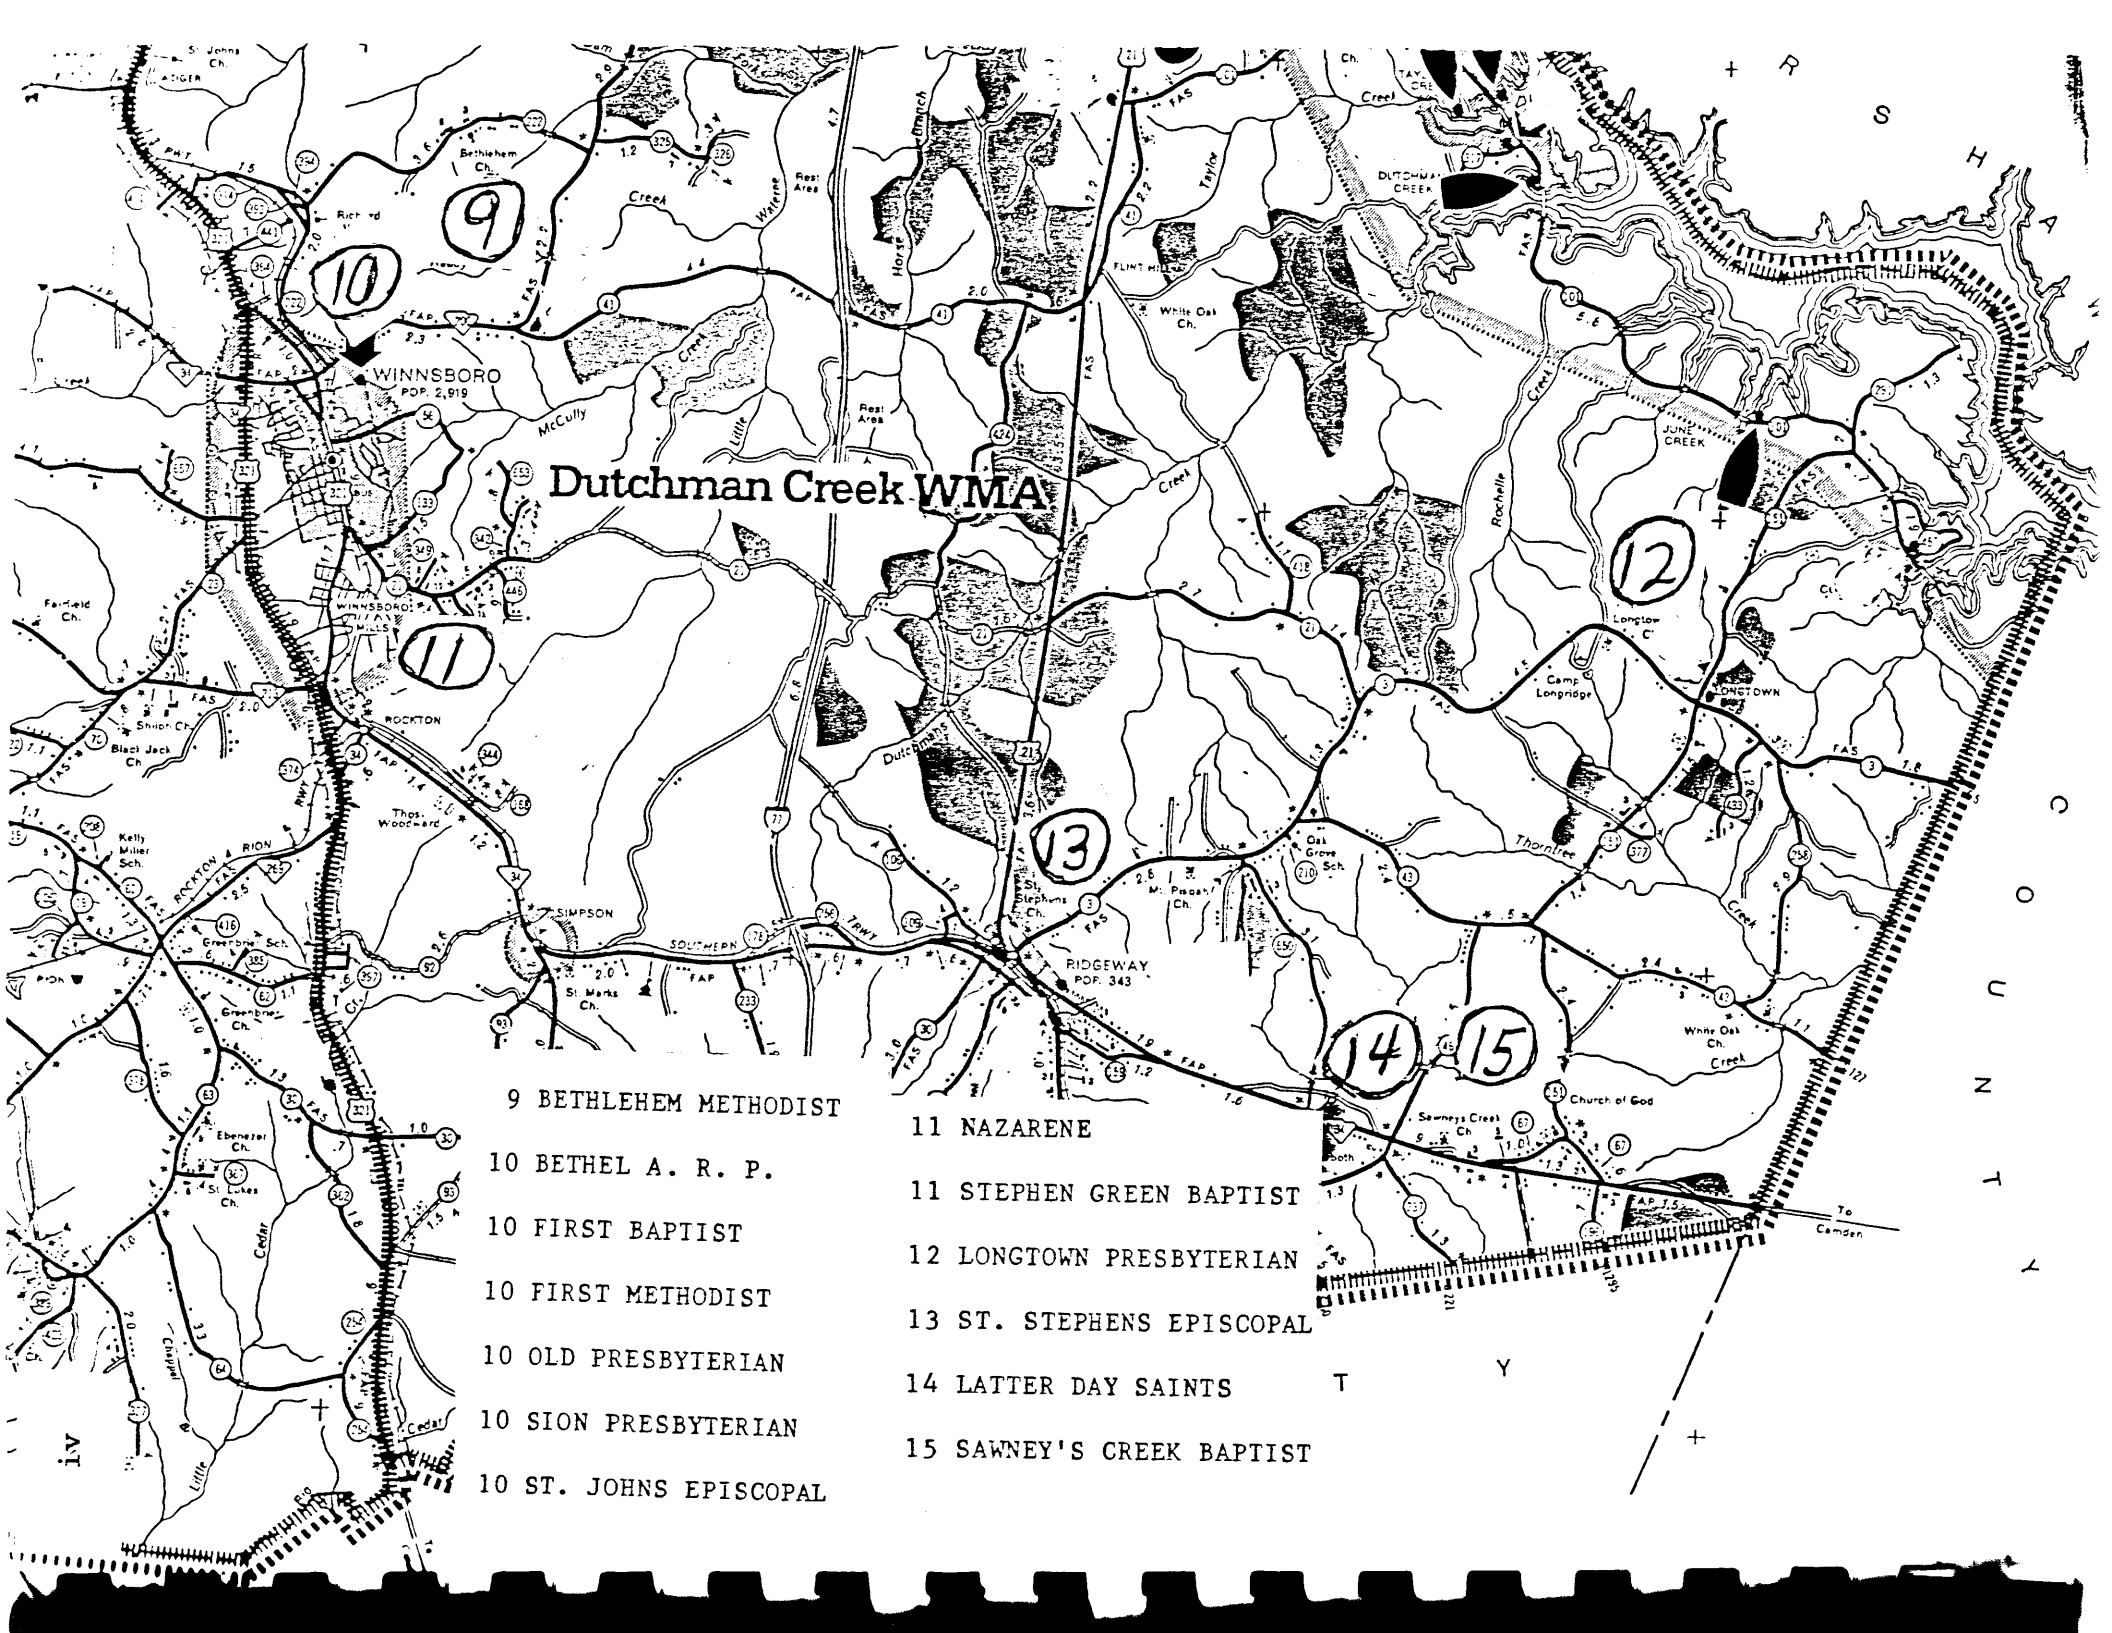

Index - - - - - 163

- 1 CONCORD PRESBYTERIAN
- 2 BLACKSTOCK PRESBYTERIAN
- 3 BLACKSTOCK BAPTIST
- 4 AIMWELL PRESBYTERIAN
- 5 BETHESDA METHODIST
- 6 MT. ZION BAPTIST
- 7 MT. OLIVET PRESBYTERIAN
- 8 WHITE OAK A. R. P.
- 9 BETHLEHEM METHODIST
- 10 BETHEL A. R. P.
- 10 FIRST BAPTIST
- 10 FIRST METHODIST
- 10 OLD PRESBYTERIAN
- 10 SION PRESBYTERIAN
- 10 ST. JOHNS EPISCOPAL
- 11 NAZARENE
- 11 STEPHEN GREEN BAPTIST
- 12 LONGTOWN PRESBYTERIAN